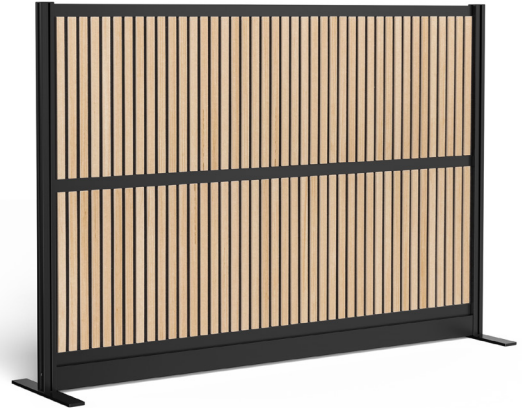

Available in noise-absorbing PET fabric.

Why choose Luxor room dividers?

- Sound-absorbing fabric keeps ambient noise at bay.
- Easy to set up, connect with other walls, and rearrange.
- Instantly create limitless workspace layouts, from private workspaces to collaboration zones.